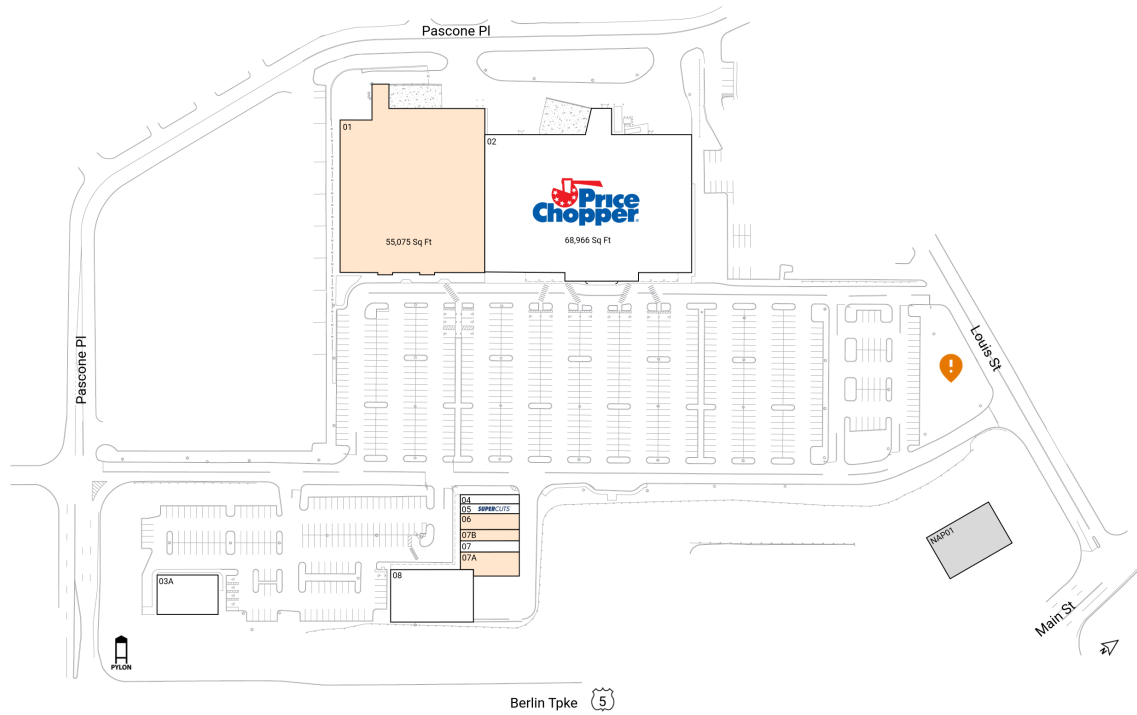

Turnpike Plaza

2985 Berlin Turnpike | Newington, CT 06111

Capitol Planning Region

Hartford-West Hartford-East Hartford, CT

149,894 Sq Ft

41.6686, -72.7209

Available Spaces

01	55,075 Sq Ft	360°	07B	1,542 Sq Ft	360°
06	2,173 Sq Ft	360°	OPO 1	0 Sq Ft	
07A	2,731 Sq Ft				

Current Tenants

Space size listed in square feet

02	Price Chopper	68,966
03A	Pepper Dining	5,653
04	Taro Taro	1,257
05	Supercuts	1,350
07	EnL Nail Bar	1,547
08	LaserMaxx	9,600
NAP01	Casadoro Ristorante & Bar	0

This site plan is for illustrative and information purposes only, showing the general layout of the shopping center; and is not a legal survey. Brixmor makes no representation or warranty that the shopping center is exactly as depicted as site conditions and tenant mix are subject to change over time.